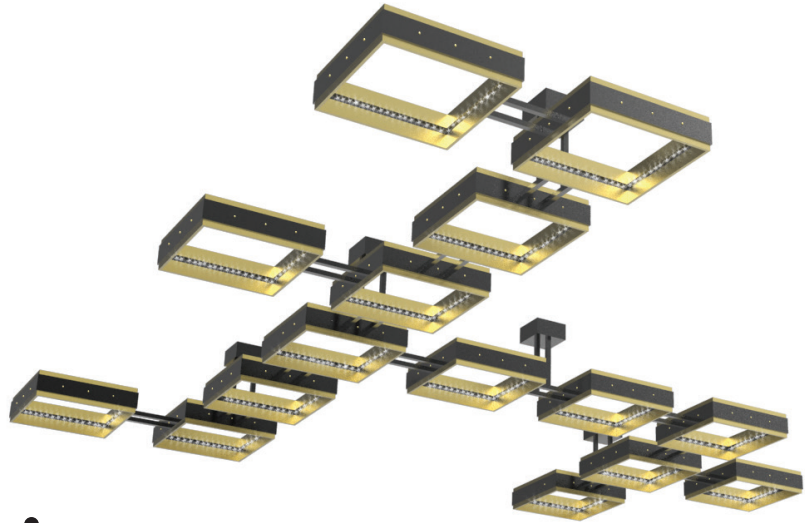

MUST HAVES

DALLAS + FORT WORTH

ADD COLOR, ENTERTAINMENT AND ILLUMINATION TO THE HIGH-END HOME WITH THESE ECLECTIC PIECES.

MARTIN & MARTIN DESIGN

The PECH chandelier is a bespoke, LED chandelier from Martin & Martin's furniture and lighting collection. It is handmade with custom patinated finishes and solid brass detailing, creating simple yet classic sophistication.

luminexa.com

FORT WORTH BILLIARDS

Family-friendly fun begins with this classic shuffleboard table. Featuring a North American maple wood playfield and a polymer resin surface, this table is exquisite in its playability and appearance. Available in 12- and 14-foot sizes with a contemporary black, chestnut or espresso finish.

dfwbilliards.com

MARY TOMÁS GALLERY

Mary Tomás Gallery is a contemporary fine arts gallery located in the heart of the Dallas Design District. This exuberantly colorful painting by artist Ellen Soffer will brighten any interior space. Soffer's use of color offers a cohesive grouping that allows the viewer their own interpretation. Featured is *Shimmer 55*, oil on canvas, 60" x 48". Various sizes available. Priced at \$6,400.